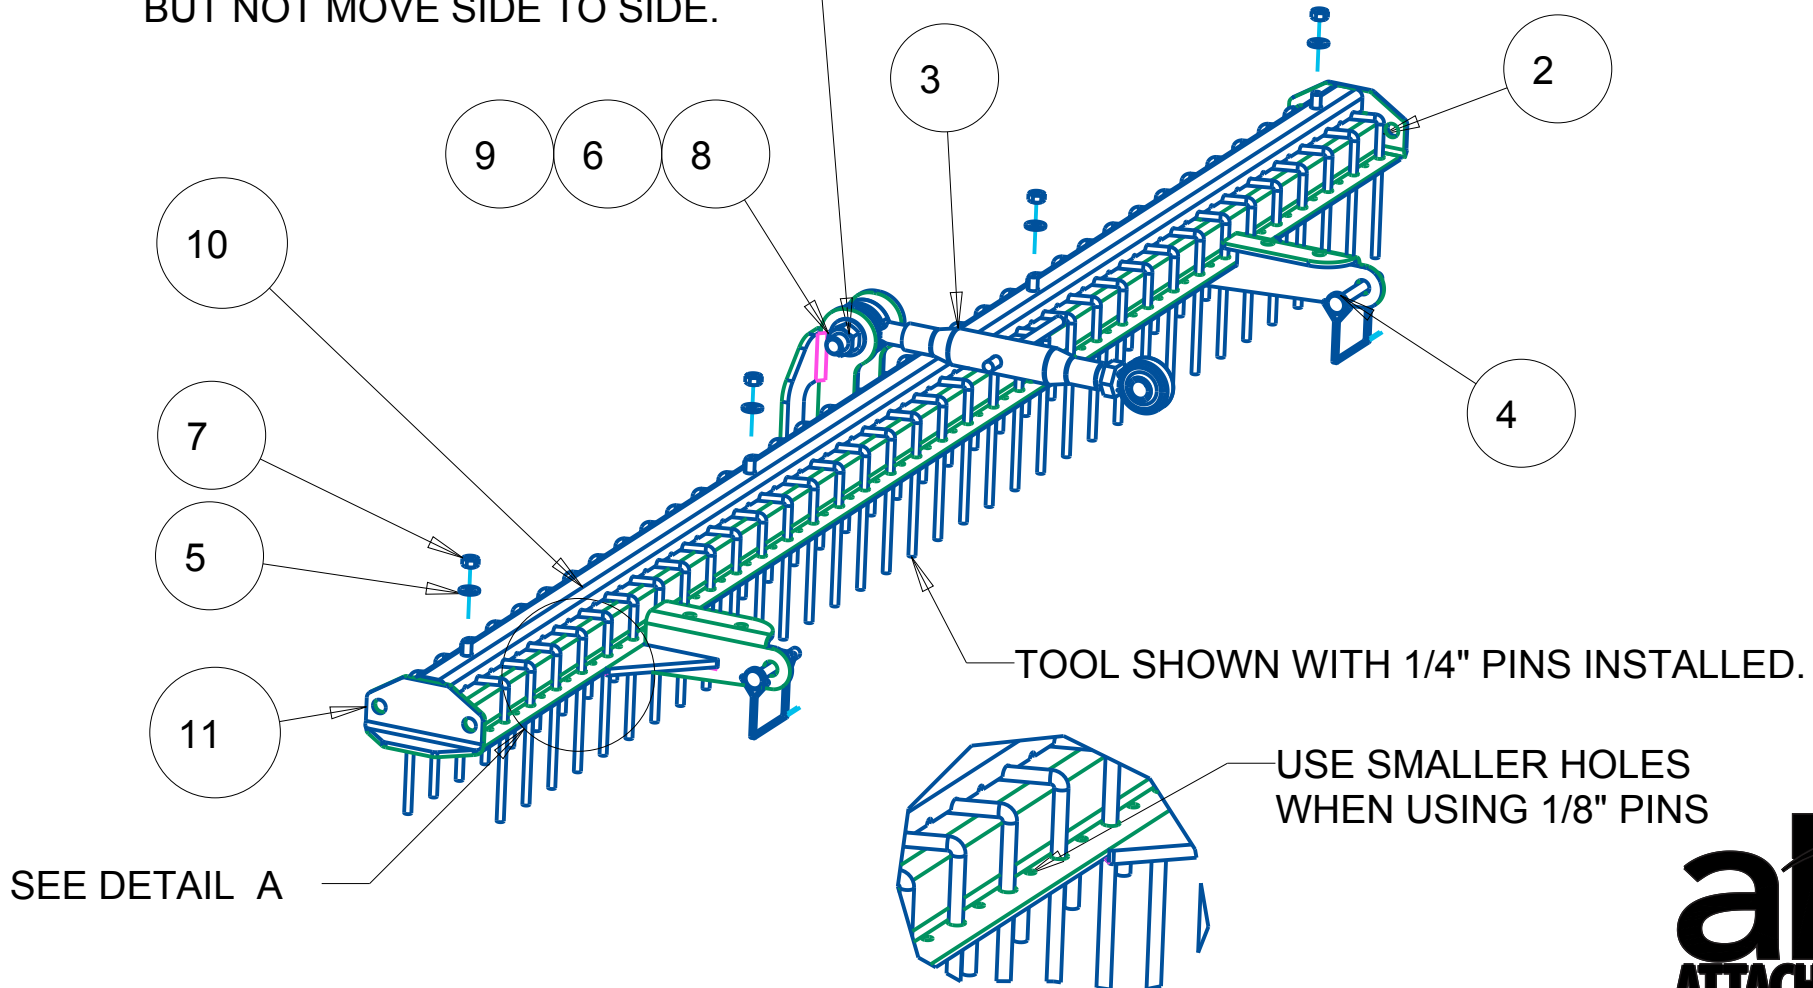

# Z-23 3500R REAR VIBRAFLEX PRODUCT INSTRUCTION SHEET

PN-10-10842

ITEM	PART #	DESCRIPTION	QTY
1	10-10082	1/8 VIBRAFLEX PIN	35
2	10-10085	1/4 VIBRAFLEX PIN	35
3	10-10316	TOPLINK:CAT0:11-15"	1
4	10-20125	PIN:3/8" SQ WIRELOCK:3.75 OAL	2
5	10-20128	5/16 SAE WASHER ZNC	4
6	10-20145	5/8 SAE F/W ZNC	2
7	10-20202	NYLOCK NUT:5/16-18:ZINC GR 5	4
8	10-20209	NYLOCK NUT:5/8-11:ZINC CL	1
9	10-20312	HX HD BOLT:5/8-11 3.5":ZINC GR8	1
10	10-31636	CHANNEL: PIN HOLDER: REAR 3500R VIBRAFLEX	1
11	10-40431	WLDMT: REAR VIBRAFLEX FRAME: 3500R	1

DO NOT OVER TIGHTEN.  
BOLT SHOULD ROTATE FREELY  
BUT NOT MOVE SIDE TO SIDE.

SEE DETAIL A

DETAIL A  
SCALE 0.300

www.abiattachments.com  
877-788-7253

CREATOR	DATE	REVISION
DAB	5/21/19	A